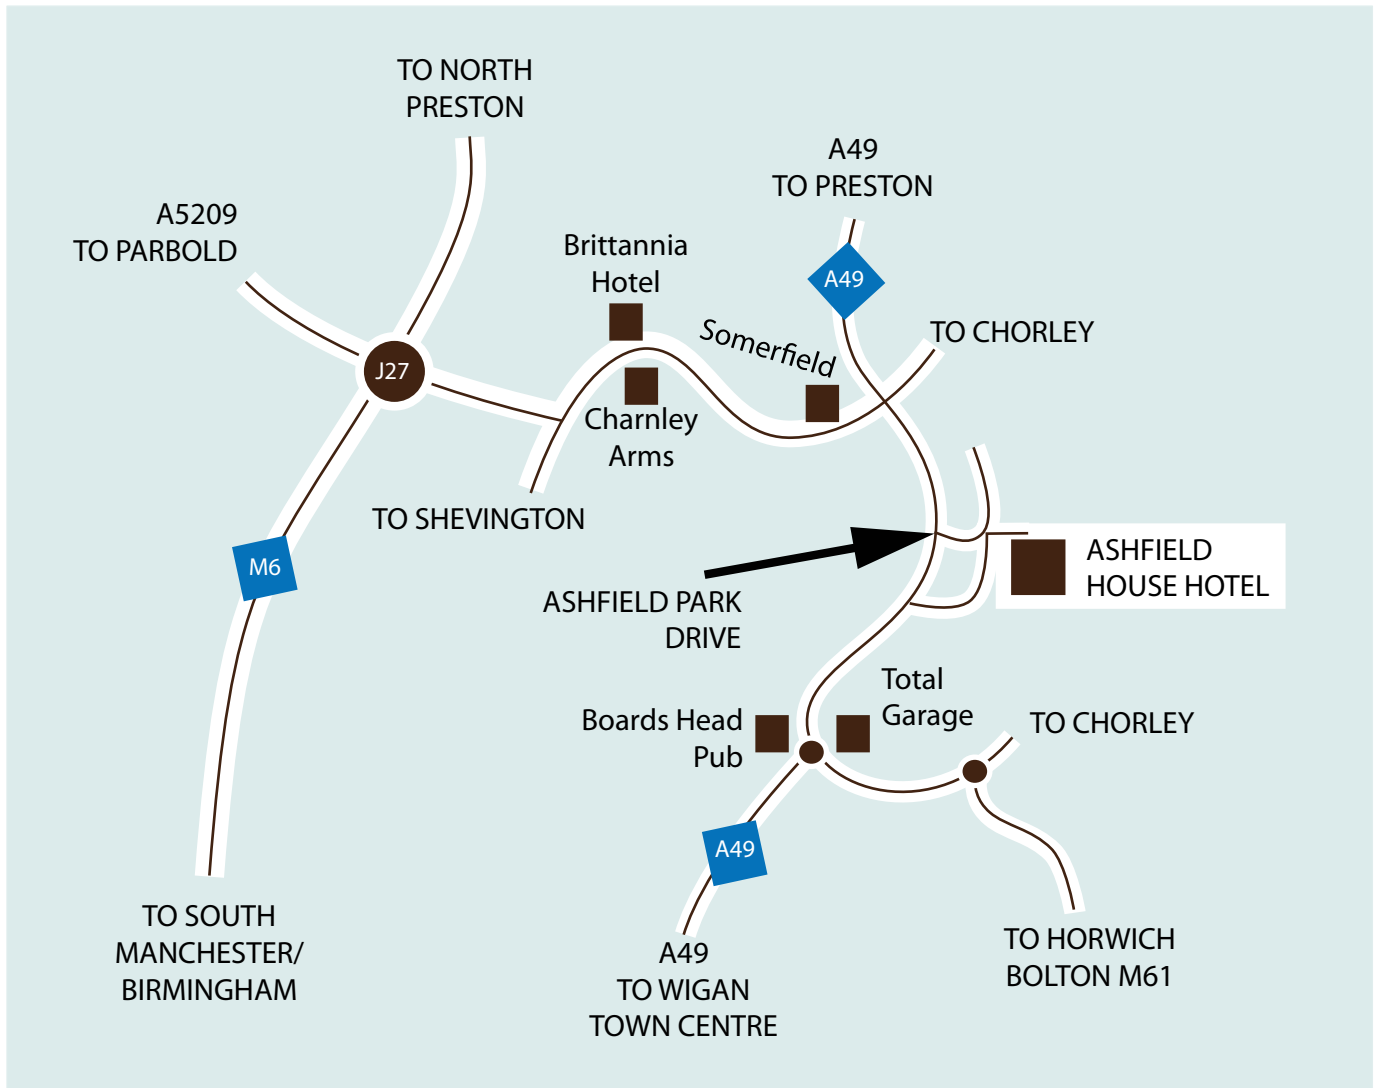

Location Map

Driving Directions

Ashfield House Hotel Ashfield Park Drive Standish Wigan WN6 0EQ
t: 01257 473500 f: 01257 400311 e: info@ashfieldhousehotel.co.uk
www.ashfieldhousehotel.co.uk

Take Junction 27 off the M6

Proceed towards Standish and at the end of the mini dual carriageway take a left towards Standish
Continue past the Britannia Hotel and at through some small traffic lights
At the main traffic lights (Somerfield on left) turn right
Proceed along this road until you come to Ashfield Park Drive on the left
If you get to the playing fields on your left you've gone too far

Take the A49 out of Wigan

Proceed along this road, taking a left at the mini roundabout (Boards Head Pub)
Shortly after the playing fields on the right, take the turning for Ashfield Park Drive on your right

From the M61/ Bolton

Follow signs to Standish, passing through Haigh
At the mini roundabout turn left, then at the Boards Head mini roundabout turn right
Shortly after the playing fields on the right, take the turning for Ashfield Park Drive on your right